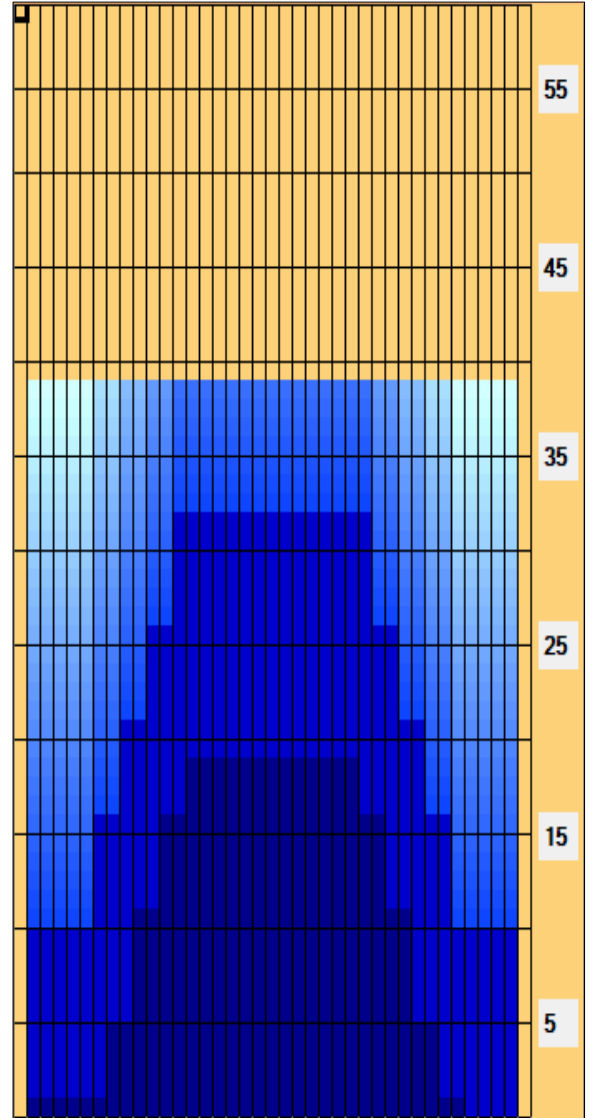

Savo Senior Open 2022 olosuhde

Oil Pattern Distance: 39 Feet **Reverse Brush Drop:** 35 Feet **Oil Per Board:** 45 uL
Forward Oil Total: 10.35 mL **Reverse Oil Total:** 9.225 mL **Volume Oil Total:** 19.575 mL
Forward Boards Crossed: 230 Boards **Reverse Boards Crossed:** 205 Boards **Total Boards Crossed:** 435 Boards

Start	Stop	Loads	Speed	Crossed	Start	End	Feet	T.Oil
1	2L 2R	1	14	37	0.0	0.0	0.0	1665
2	2L 6R	1	14	33	0.0	1.9	1.9	1485
3	8L 8R	2	14	50	1.9	5.8	3.9	2250
4	10L 10R	3	14	63	5.8	11.7	5.9	2835
5	12L 12R	2	18	34	11.7	16.8	5.1	1530
6	14L 14R	1	18	13	16.8	19.3	2.5	585
7	2L 2R	0	18	0	19.3	26.0	6.7	0
8	2L 2R	0	22	0	26.0	32.0	6.0	0
9	2L 2R	0	30	0	32.0	39.0	7.0	0

Start	Stop	Loads	Speed	Crossed	Start	End	Feet	T.Oil
1	2L 2R	0	30	0	39.0	32.0	-7.0	0
2	13L 13R	2	22	30	32.0	25.8	-6.2	1350
3	11L 11R	2	18	38	25.8	20.7	-5.1	1710
4	9L 9R	2	18	46	20.7	15.6	-5.1	2070
5	7L 7R	2	18	54	15.6	10.5	-5.1	2430
6	2L 2R	1	18	37	10.5	8.0	-2.5	1665
7	2L 2R	0	14	0	8.0	0.0	-8.0	0

Conditioner:
Type In or Select One

TransferType:
Type In or Select One

Forward

Reverse

Combined

Buff

ÖLJY: Kegel Ice

Item	3L-7L:18L-18R	8L-12L:18L-18R	13L-17L:18L-18R	18L-18R:17R-13R	18L-18R:12R-8R	18L-18R:7R-3R
Description	Outside Track:Middle	Middle Track:Middle	Inside Track:Middle	Middle: Inside Track	Middle:Middle Track	Middle:Outside Track
Track Zone Ratio	5.59	1.64	1.01	1.01	1.64	6.79